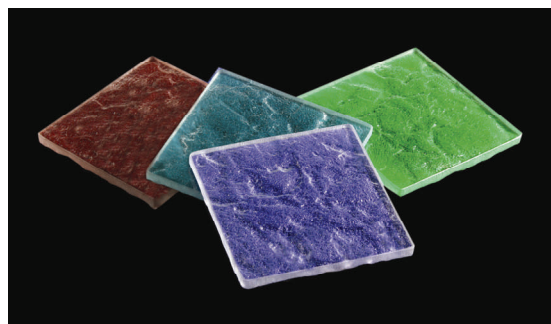

JSG Oceana
Eight New Tile Trend Colors
Made in the U.S.A.
PRESS RELEASE

Tranquil Tile Collection

Jewel-Tone Tile Collection

FOR IMMEDIATE RELEASE

JSG OCEANA INTRODUCES EIGHT NEW TREND COLORS

JEANNETTE, PA., February 11, 2008... JSG *Oceana* is pleased to introduce eight new trend colors to our tile collections. The “Tranquil Tile Collection” and the “Jewel-Tone Tile Collection” are the latest edition to the exquisite hues presently being offered in JSG *Oceana* glass tile.

Our new Tranquil Tile Collection adds an assortment of soothing shades and mood enhancers to the tile industry with four feature colors; True Blue, Smooth Blue, Mellow Yellow and Serene Green. These calming color combinations will create an atmosphere of relaxation and serenity while enhancing your personal environment for a look all its own.

Our new Jewel-Tone Tile Collection introduces vibrant hues into your lifestyle with four distinct colors; Jade Jewel, Green Jewel, Red Jewel, and Violet Jewel. These brilliant shades will ignite the brightness and versatility of your kitchen and bath.

These two inspiring collections, Tranquil and Jewel-Tone, are available in multiple tile creations such as; circles, triangles, elongated shapes and curves, signature logos and distinctive designs. JSG *Oceana* glass tile can be custom made in dimensions from 2” x 2” to 12” x 12”. We can also create custom shapes that together form a design of any size. JSG *Oceana* Glass Tile can be substituted for or used in conjunction with marble, ceramic and natural stone products in various indoor, outdoor, vertical, horizontal, wet or dry applications. Our distinct scratch and stain resistant glass kitchen and lavatory sinks are also available in these collections. From undermounts and drop-ins to vessels. JSG *Oceana* provides exceptional varieties in home décor products to enhance any surrounding.