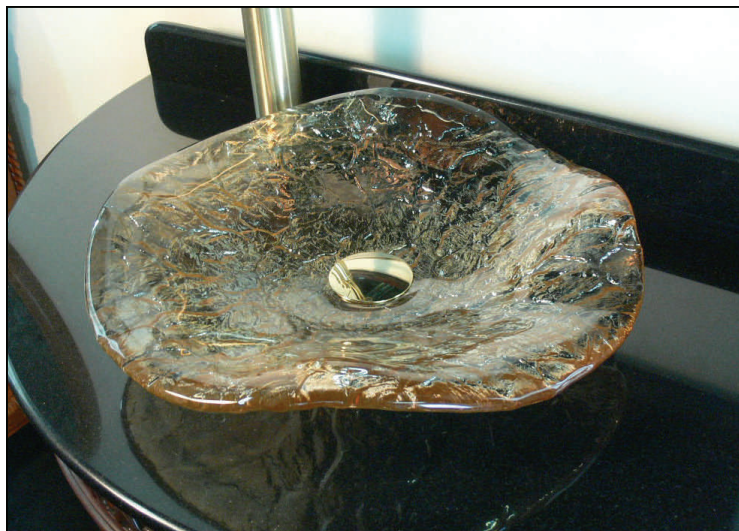

**JSG *Oceana*
Zen Art Vessel
Made in the U.S.A.
PRESS RELEASE**

FOR IMMEDIATE RELEASE

JSG *OCEANA* INTRODUCES THE ZEN ART VESSEL

JEANNETTE, PA., February 17, 2009... JSG *Oceana* is pleased to introduce the Zen Art Vessel to our beautiful array of Art Vessel Sinks offered through JSG *Oceana*.

JSG *Oceana* is proud to announce the unveiling of our new Zen Art Vessel Glass Sink. Each elegant Zen Art Vessel combines the grace of free formed glass with the stunning beauty of our lustrous and colorful designs. The calming spa-like design and flow of our Zen Art Vessel will turn any bath into a relaxing sanctuary. Spanning 17" in width and vessel-mounted atop one of our pedestals, the Zen Art Vessel becomes a focus for light and reflection. The beauty and durability of our glass sinks will astound you with resistance to scratches, stains, cracks, chemicals and thermal shock.

JSG *Oceana* Glass is "Hard Roc Glass," a unique formulation of borosilicate glass created by Jeannette Specialty Glass for *Oceana*. Hard Roc Glass is thermal shock resistant and can withstand fluctuations in temperature. JSG *Oceana* Glass is nonporous, making it very hygienic. JSG *Oceana* Glass Vessels are IAPMO approved.

JSG *Oceana* Zen Art Vessels are a designer's dream. The lavatory sink is no longer an afterthought, but instead the showpiece to which the entire room is created around. The jewel luminescent colors in 3-dimensional texture also coordinate with JSG *Oceana* Glass Tiles. The room is defined by the beauty of the glistening colors of the JSG *Oceana* Glass Sinks and the JSG *Oceana* Glass Tiles that orchestrate the breath of the room.